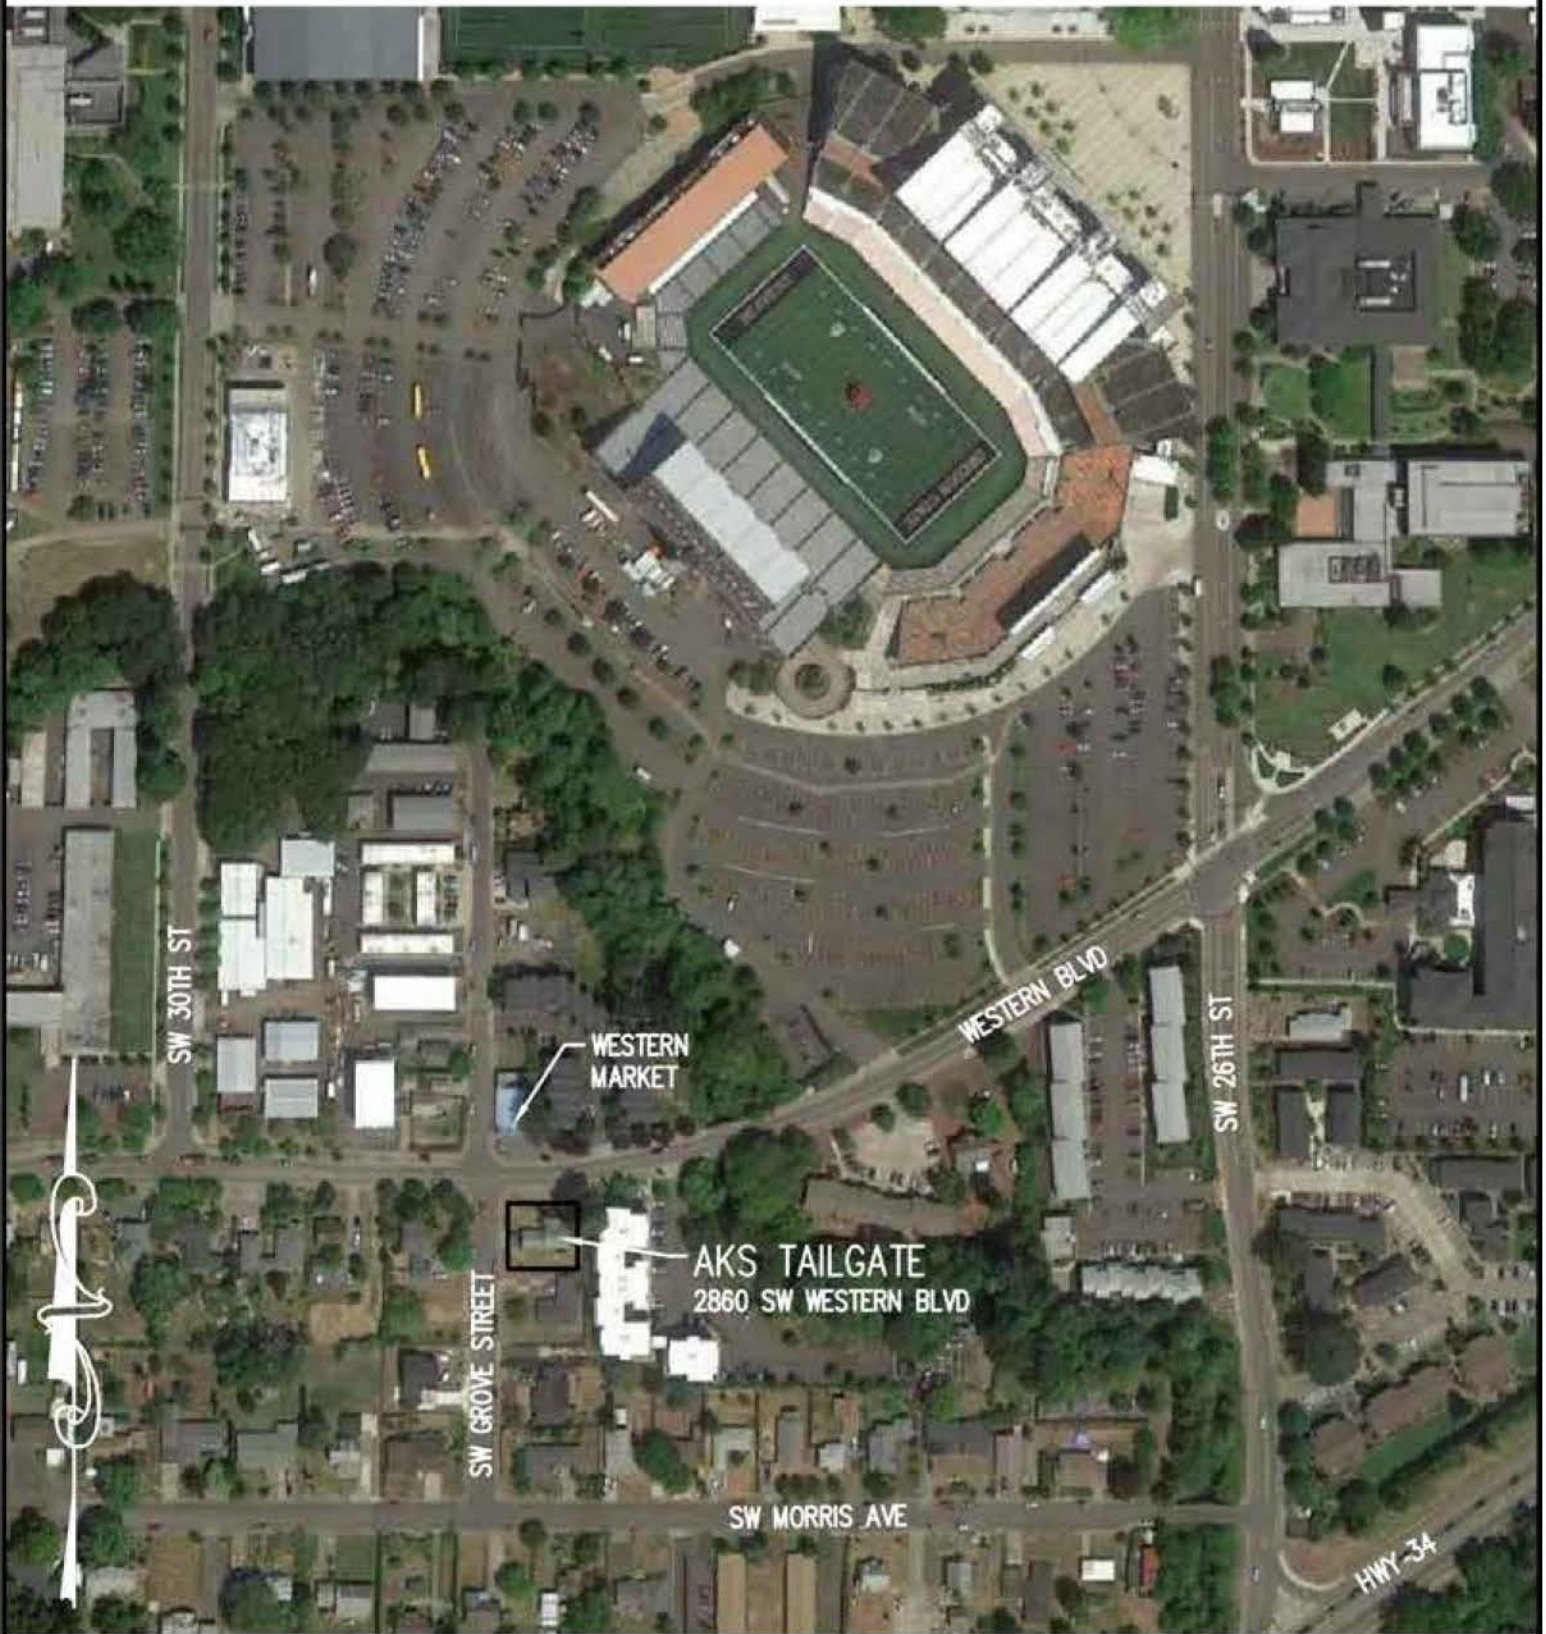

# AKS - OSU TAILGATE LOCATION

AKS OSU TAILGATE LOCATION  
2860 SW WESTERN BLDV, CORVALLIS, OR 97333

IF YOU NEED DIRECTIONS, PLEASE CALL:  
CATHY ROPER 503.318.0423